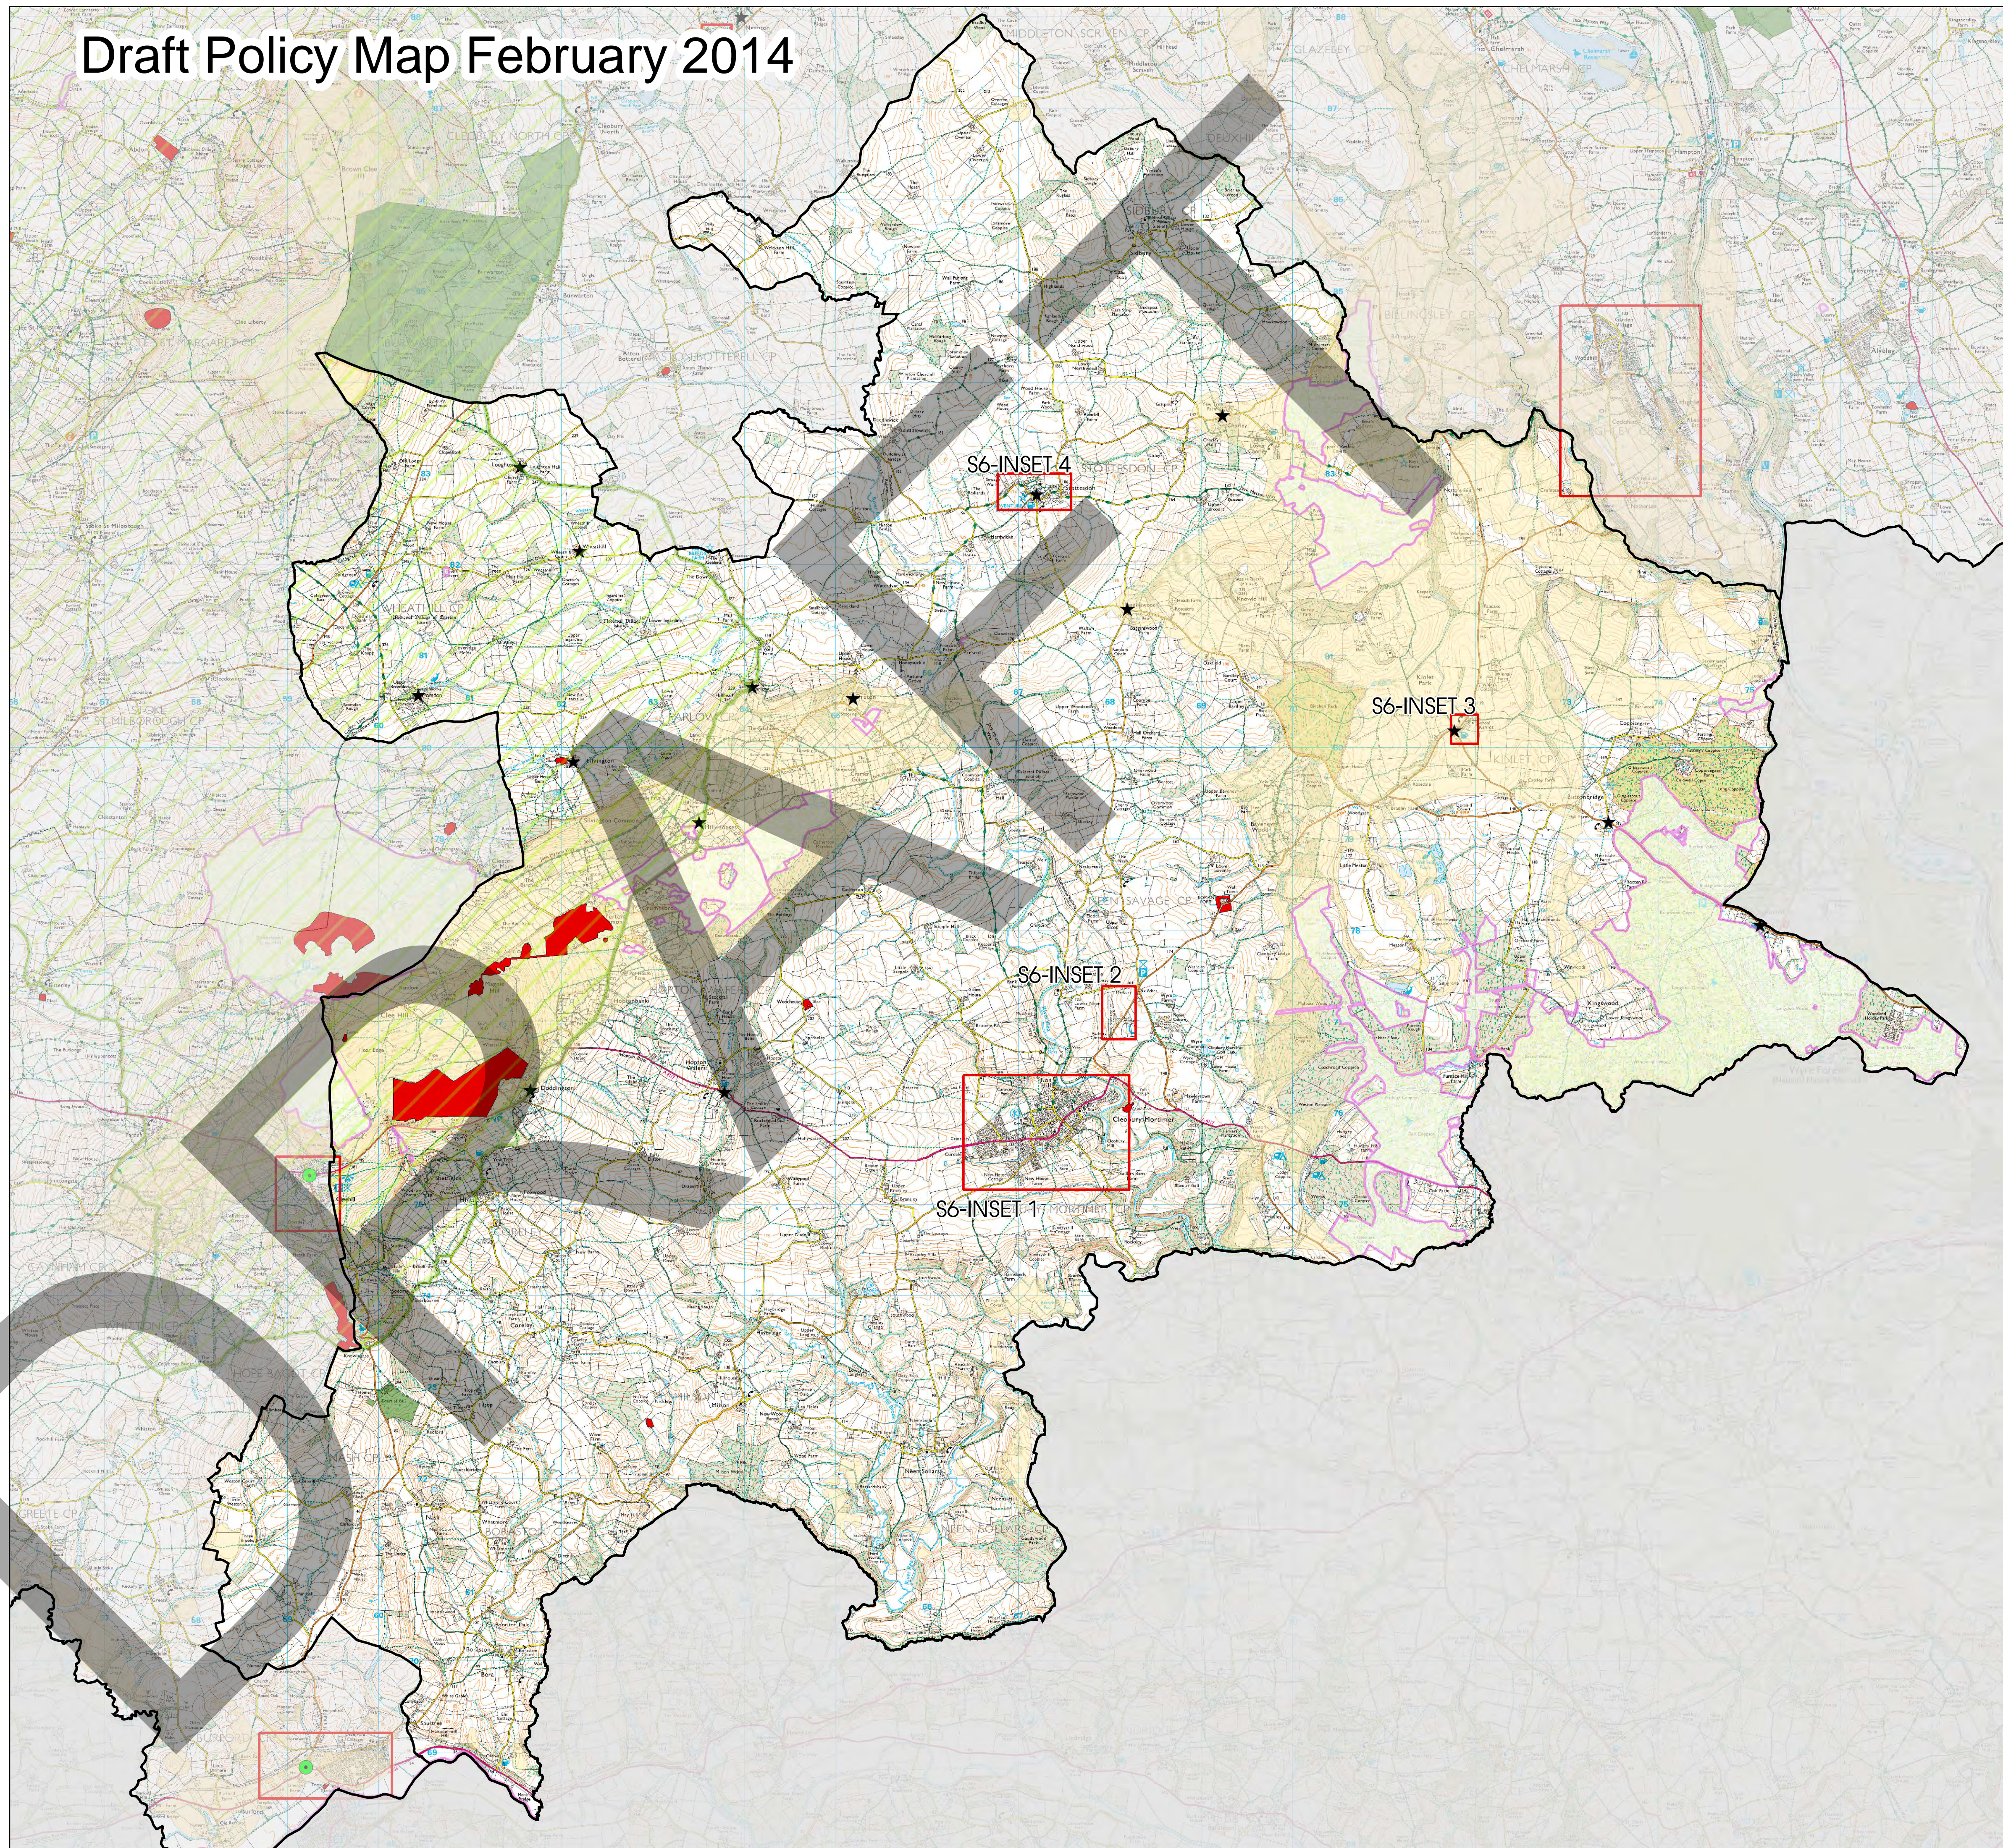

DRAFT SHROPSHIRE COUNCIL POLICY MAP
DRAFT S6: Cleobury Mortimer Area

Draft Policy Map February 2014

- Key**
-  AONB
 -  Scheduled Ancient Monument
 -  Community Clusters
 -  Community Hub
 -  Inset
 -  RAMSAR
 -  SAC
 -  SSSI
 -  Registered Parks
 -  Mineral Safeguarding Area

© Crown copyright and database rights 2013
Ordnance Survey 100049049

SHROPSHIRE COUNCIL POLICY MAP
S6 Cleobury Mortimer Area
INSETS 1,2,3,4.

Key

- Protected Employment Area
- Housing
- Employment
- Development Boundary
- Scheduled Ancient Monument
- Town Centre
- Conservation Area

© Crown copyright and database rights 2014
 Ordnance Survey 100049049

Draft Policy Map February 2014

Inset 1 Cleobury Mortimer

Inset 2 Land at The Old Station Business Park

Inset 3 Stottesdon

Inset 4 Kinlet