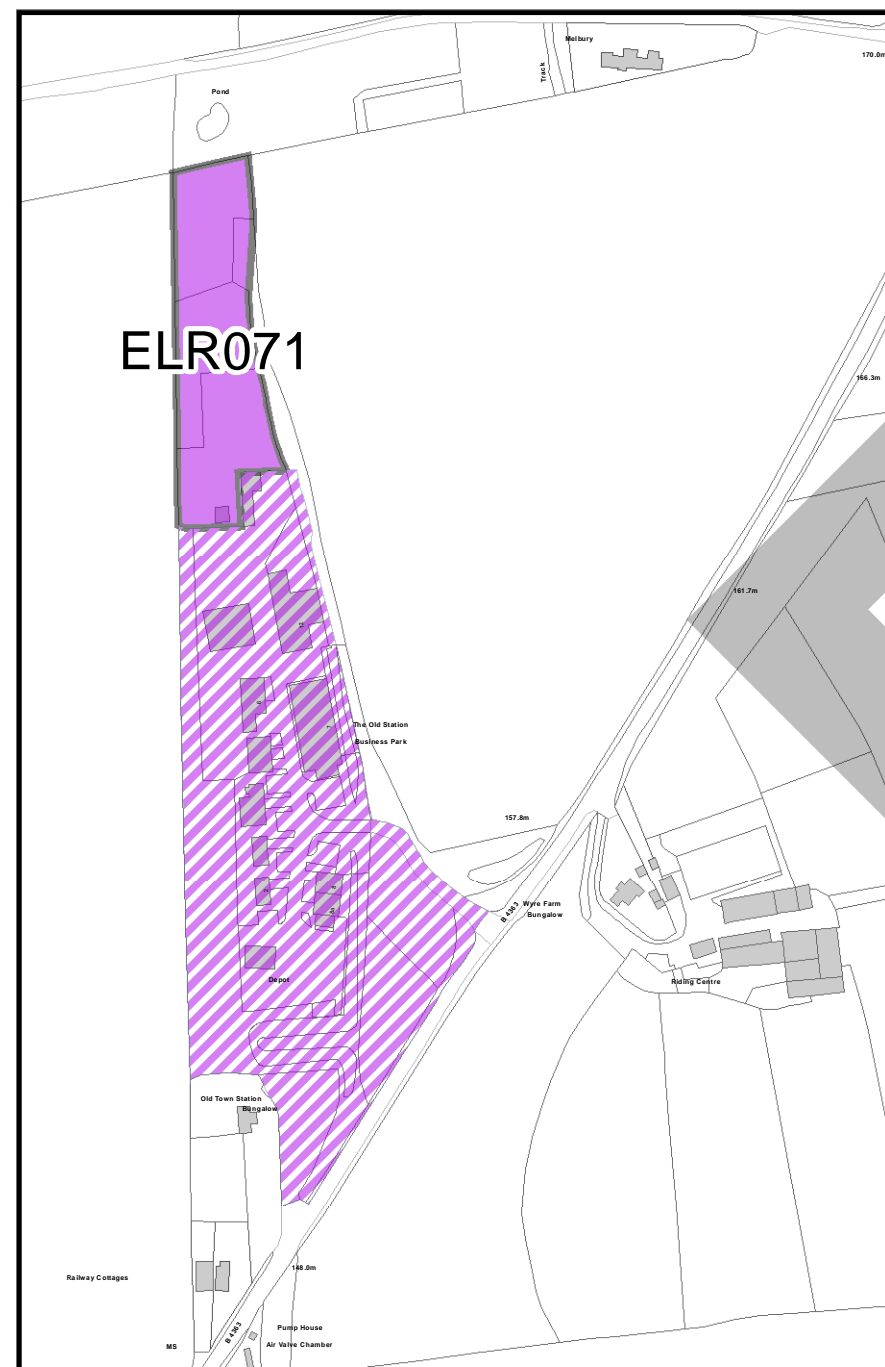

DRAFT SHROPSHIRE COUNCIL POLICY MAP
DRAFT S6: Cleobury Mortimer Area

Draft Policy Map February 2014

- Key**
-  AONB
 -  Scheduled Ancient Monument
 -  Community Clusters
 -  Community Hub
 -  Inset
 -  RAMSAR
 -  SAC
 -  SSSI
 -  Registered Parks
 -  Mineral Safeguarding Area

© Crown copyright and database rights 2013
Ordnance Survey 100049049

SHROPSHIRE COUNCIL POLICY MAP
S6 Cleobury Mortimer Area
INSETS 1,2,3,4.

Key

- Protected Employment Area
- Housing
- Employment
- Development Boundary
- Scheduled Ancient Monument
- Town Centre
- Conservation Area

© Crown copyright and database rights 2014
 Ordnance Survey 100049049

Draft Policy Map February 2014

Inset 1 Cleobury Mortimer

Inset 2 Land at The Old Station Business Park

Inset 3 Stottesdon

Inset 4 Kinlet