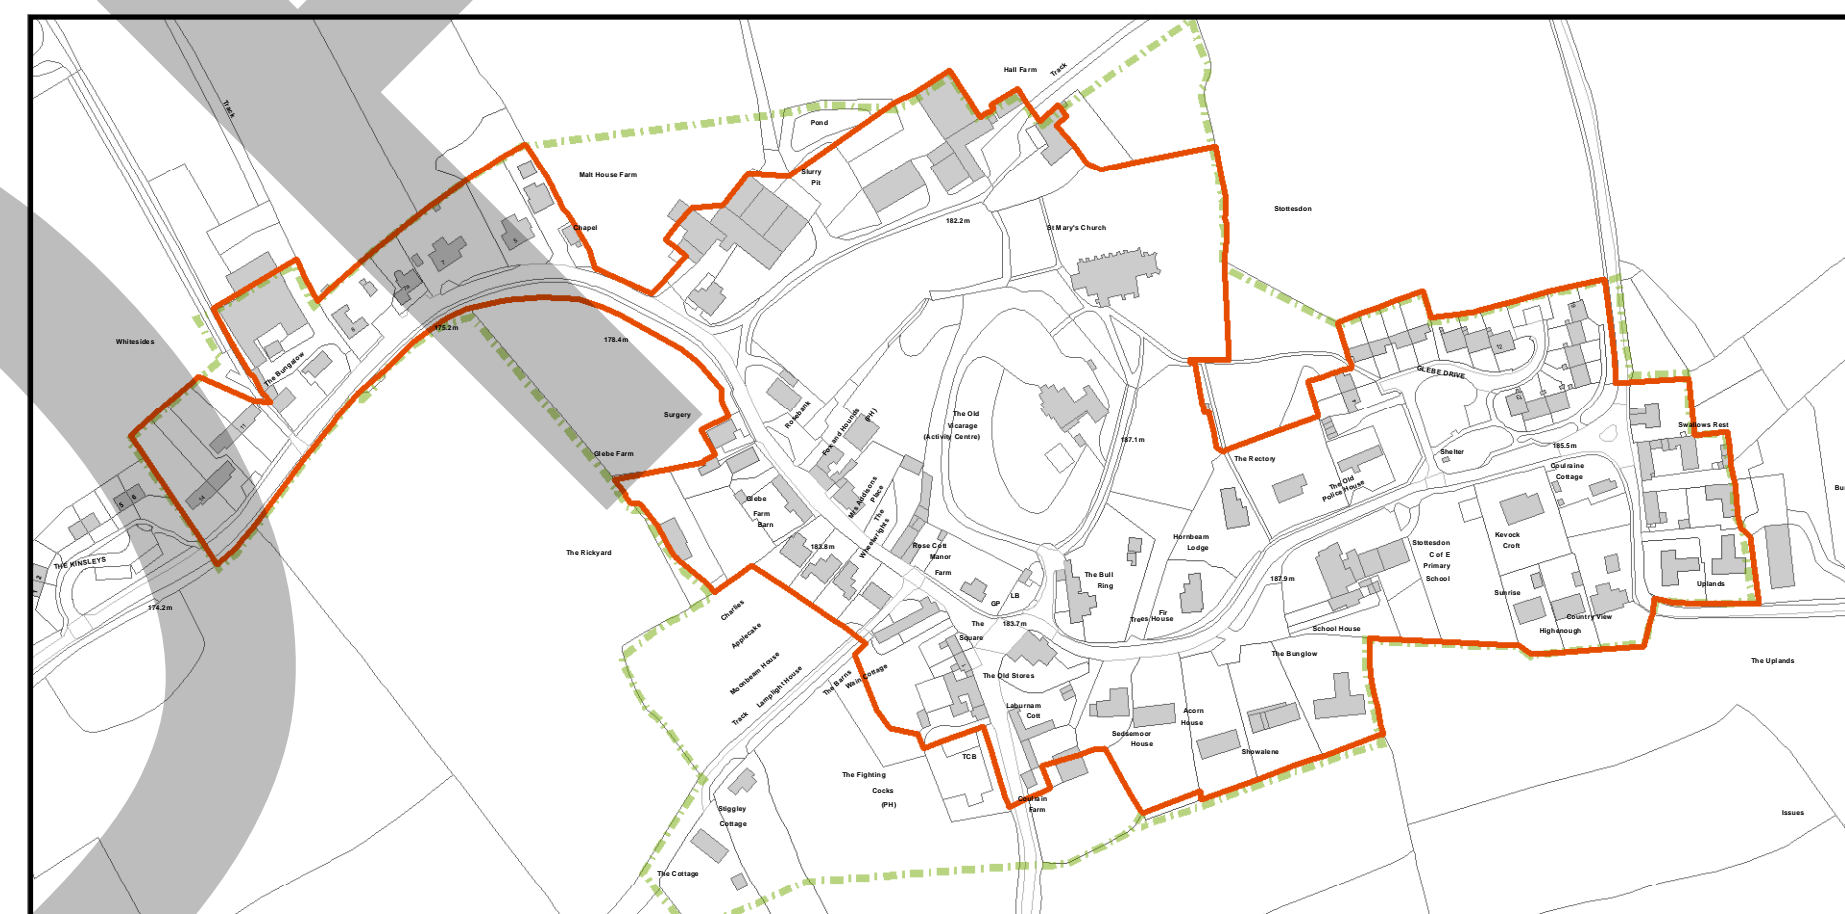

DRAFT SHROPSHIRE COUNCIL POLICY MAP
DRAFT S6: Cleobury Mortimer Area

Draft Policy Map February 2014

- Key**
-  AONB
 -  Scheduled Ancient Monument
 -  Community Clusters
 -  Community Hub
 -  Inset
 -  RAMSAR
 -  SAC
 -  SSSI
 -  Registered Parks
 -  Mineral Safeguarding Area

© Crown copyright and database rights 2013
Ordnance Survey 100049049

SHROPSHIRE COUNCIL POLICY MAP
S6 Cleobury Mortimer Area
INSETS 1,2,3,4.

Key

- Protected Employment Area
- Housing
- Employment
- Development Boundary
- Scheduled Ancient Monument
- Town Centre
- Conservation Area

© Crown copyright and database rights 2014
 Ordnance Survey 100049049

Draft Policy Map February 2014

Inset 1 Cleobury Mortimer

Inset 2 Land at The Old Station Business Park

Inset 3 Stottesdon

Inset 4 Kinlet